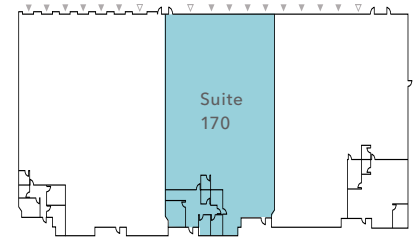

# BUILDING B, SUITE 170

## LEGEND

- Office
- Warehouse
- Drive-In Loading
- Dock-High Loading

## BUILDING B

**11,100 SF**  
TOTAL AREA

**1,270 SF**  
OFFICE